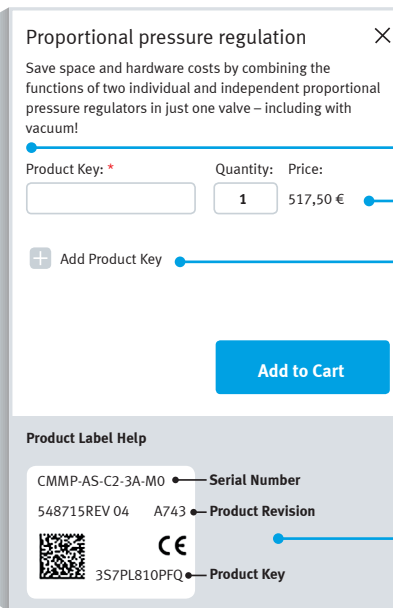

Find apps, buy and manage licenses: www.festo.com/appworld

Select Festo Motion Terminal app area

Login with your usual Festo customer access info

Organise app licenses in the user profile

Overview of the most recent activity

Order overview and order numbers

Overview (with selection function) of all purchased app licenses and the assigned Festo Motion Terminal

Selecting apps and assigning them to a Festo Motion Terminal

Enter Product Key
Assign the Festo Motion Terminal and the amount of app licenses using the Product Key