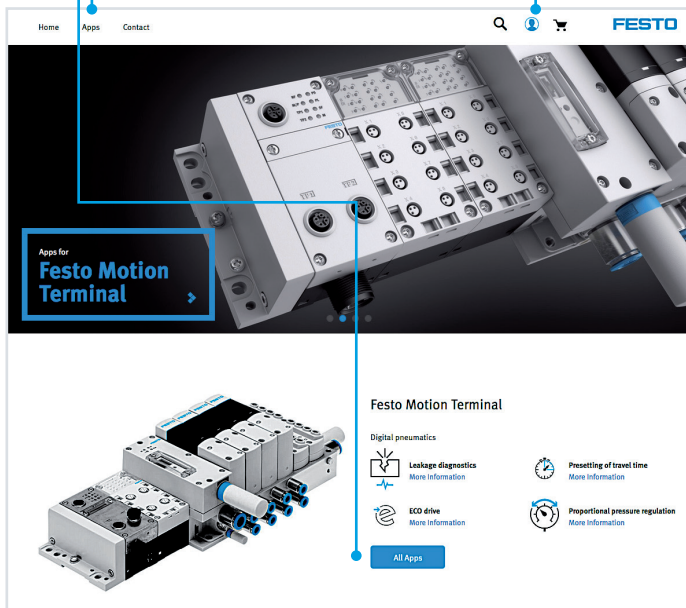

Apps auswählen und einem Festo Motion Terminal zuteilen

App auswählen und im Dialogfeld zuteilen

Proportional-Druckregelung

Platz- und Hardwarekosten sparen: Realisieren Sie zwei individuelle und unabhängige Proportional-Druckregelungen in nur einem Ventil – auch mit Vakuum!

CMMP-AS-C2-3A-M0 — Seriennummer
 548715REV 04 A743 — Produktänderung
 — Product Key
 3S7PL810PFQ — Product Key

Produktbeschriftung Festo Motion Terminal

Upgrade digital – in the AppWorld!

Download new apps to your Festo Motion Terminal VTEM.

Find apps, buy and manage licenses: www.festo.com/appworld

Select Festo Motion Terminal app area

Login with your usual Festo customer access info

Organise app licenses in the user profile

Overview of the most recent activity

Order overview and order numbers

Overview (with selection function) of all purchased app licenses and the assigned Festo Motion Terminal

Selecting apps and assigning them to a Festo Motion Terminal

Enter Product Key
Assign the Festo Motion Terminal and the amount of app licenses using the Product Key