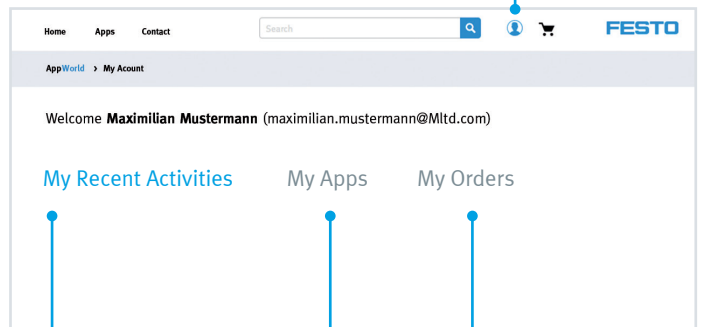

CMMP-AS-C2-3A-M0 — Seriennummer
 548715REV 04 A743 — Produktänderung
 — Product Key
 3S7PL810PFQ — Product Key

Produktbeschriftung Festo Motion Terminal

Upgrade digital – in the AppWorld!

Download new apps to your Festo Motion Terminal VTEM.

Find apps, buy and manage licenses: www.festo.com/appworld

Select Festo Motion Terminal app area

Login with your usual Festo customer access info

Organise app licenses in the user profile

Overview of the most recent activity

Order overview and order numbers

Overview (with selection function) of all purchased app licenses and the assigned Festo Motion Terminal

Selecting apps and assigning them to a Festo Motion Terminal

Enter Product Key
Assign the Festo Motion Terminal and the amount of app licenses using the Product Key